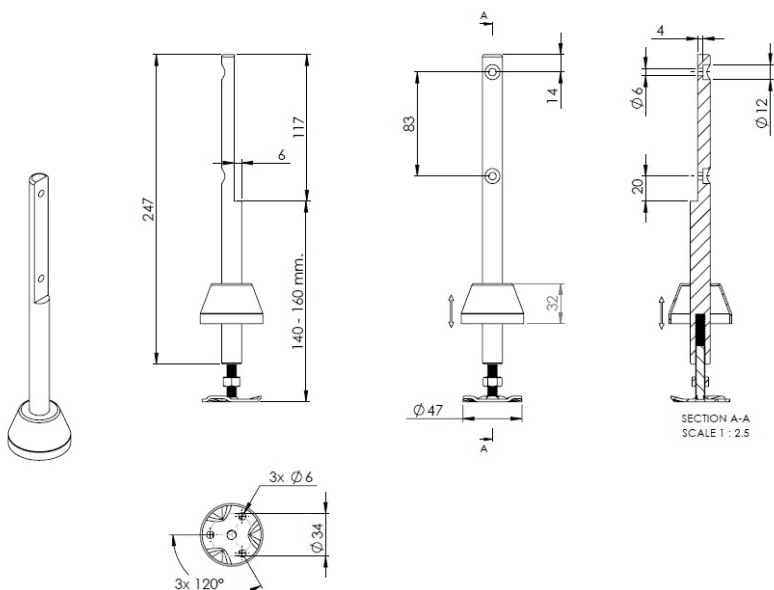

# PRODUCT SHEET

**Description:**

Panel Support Leg 140-160mm, F/Panels from 6mm, SS304, For Toilet Cubicle, Screws & Nuts to be ordered Separately (Item, 22.23.147-5)

**Item number:**

22.23.147-0

Units	Box	Carton	HS Code	Barcode
Pcs.			8302419000	 5704866516341